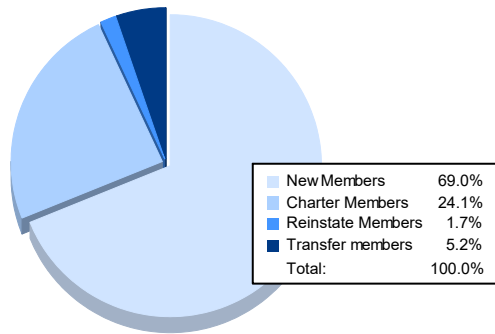

Year	New Clubs	Dropped Clubs	Gain/ Loss Clubs	New Members	Charter Members	Reinstate Members	Transfer Members	Total Member Added	Total Members Dropped	Gain/ Loss Members
2016-2017	1	2	-1	158	24	7	17	206	229	-23
2017-2018	0	3	-3	157	0	10	4	171	266	-95
2018-2019	0	0	0	216	1	11	16	244	253	-9
2019-2020	1	3	-2	147	23	8	10	188	215	-27
2020-2021	2	1	1	120	42	3	9	174	241	-67
<b>Average</b>	<b>1</b>	<b>2</b>	<b>-1</b>	<b>160</b>	<b>18</b>	<b>8</b>	<b>11</b>	<b>197</b>	<b>241</b>	<b>-44</b>

### Membership Composition June 2021 Cumulative