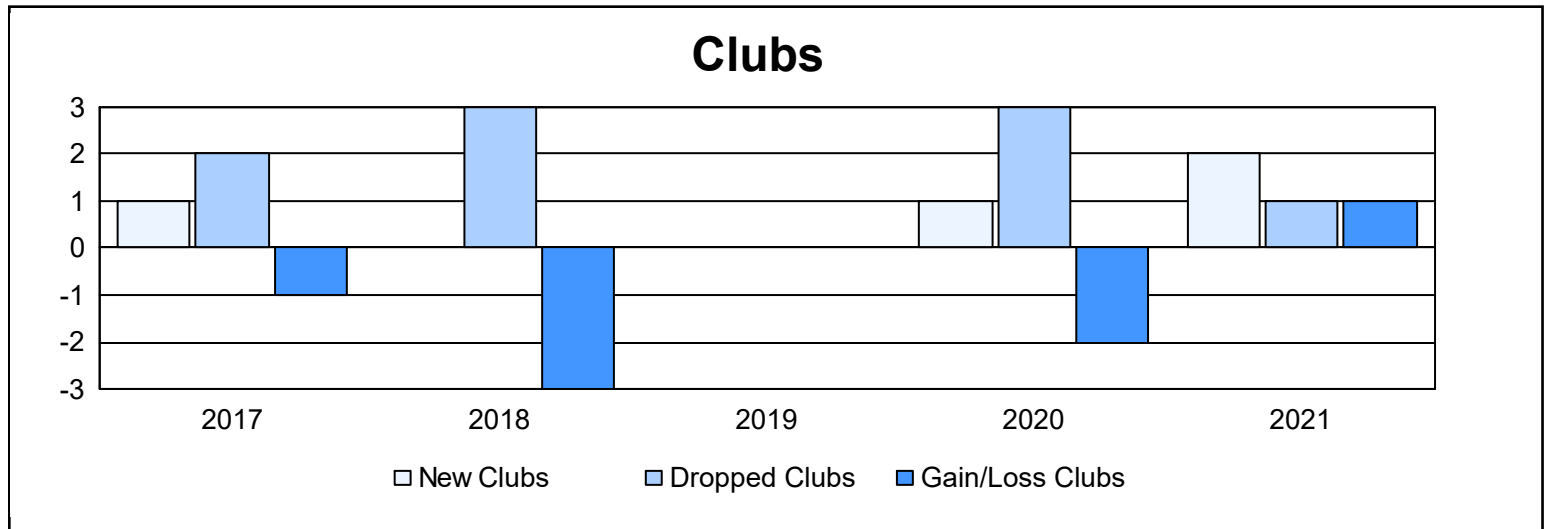

Year	New Clubs	Dropped Clubs	Gain/ Loss Clubs	New Members	Charter Members	Reinstate Members	Transfer Members	Total Member Added	Total Members Dropped	Gain/ Loss Members
2016-2017	1	2	-1	158	24	7	17	206	229	-23
2017-2018	0	3	-3	157	0	10	4	171	266	-95
2018-2019	0	0	0	216	1	11	16	244	253	-9
2019-2020	1	3	-2	147	23	8	10	188	215	-27
2020-2021	2	1	1	120	42	3	9	174	241	-67
<b>Average</b>	<b>1</b>	<b>2</b>	<b>-1</b>	<b>160</b>	<b>18</b>	<b>8</b>	<b>11</b>	<b>197</b>	<b>241</b>	<b>-44</b>

### Membership Composition June 2021 Cumulative