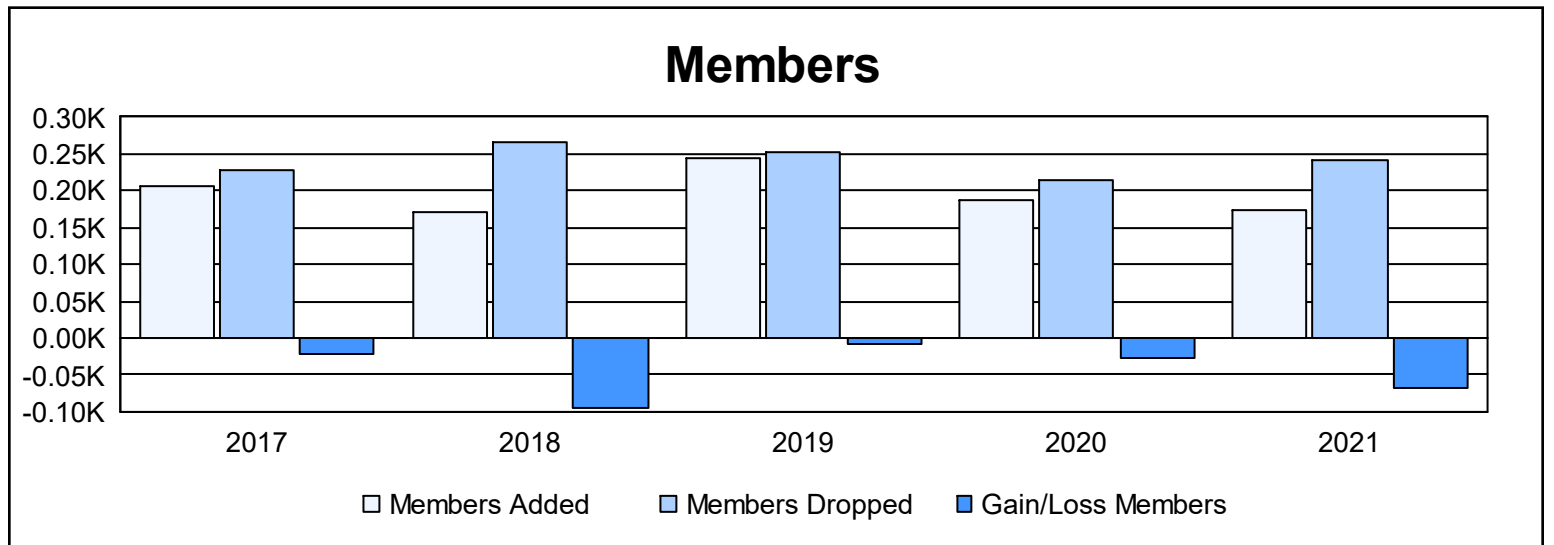

Year	New Clubs	Dropped Clubs	Gain/ Loss Clubs	New Members	Charter Members	Reinstate Members	Transfer Members	Total Member Added	Total Members Dropped	Gain/ Loss Members
2016-2017	1	2	-1	158	24	7	17	206	229	-23
2017-2018	0	3	-3	157	0	10	4	171	266	-95
2018-2019	0	0	0	216	1	11	16	244	253	-9
2019-2020	1	3	-2	147	23	8	10	188	215	-27
2020-2021	2	1	1	120	42	3	9	174	241	-67
<b>Average</b>	<b>1</b>	<b>2</b>	<b>-1</b>	<b>160</b>	<b>18</b>	<b>8</b>	<b>11</b>	<b>197</b>	<b>241</b>	<b>-44</b>

### Membership Composition June 2021 Cumulative